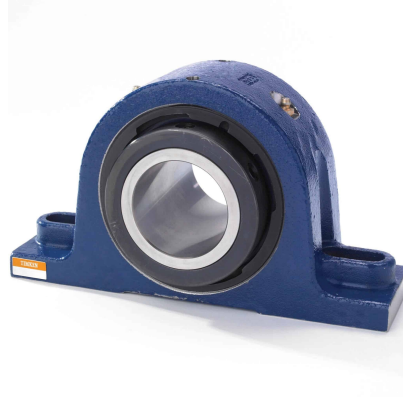

QAP15A212SM Timken

SKU: TIMQAP15A212SM

Bijlagen

- [Document 1](#)

Specificaties

designation	QAP15A212SM
Omschrijving (EN)	Spherical Roller Bearing Solid Block Two-Bolt Pillow Block with single concentric locking collar
EAN-code	0883450331043
Merk	Timken

Beschrijving

QAP15A212SM Timken Pillow block roller bearing units

Product URL

<https://aandrijftechniek.nl/product/qap15a212sm-timken/>