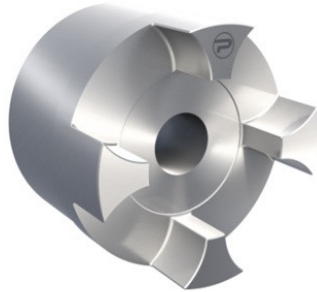

## PCJ90B Protorque

SKU: 6PROB90ONGGG

## Specificaties

|                     |              |
|---------------------|--------------|
| <b>Materiaal</b>    | Cast Iron    |
| <b>designation</b>  | PCJ90B       |
| <b>Gewicht (kg)</b> | 17.3         |
| <b>execution</b>    | Large hub    |
| <b>size</b>         | 90           |
| <b>productType</b>  | Jaw coupling |
| <b>Merk</b>         | Protorque    |

## Beschrijving

Curved Jaw Coupling, Size 90 Large Cast Iron Hub (GG25), Pilot Bore Protorque Elastic couplings