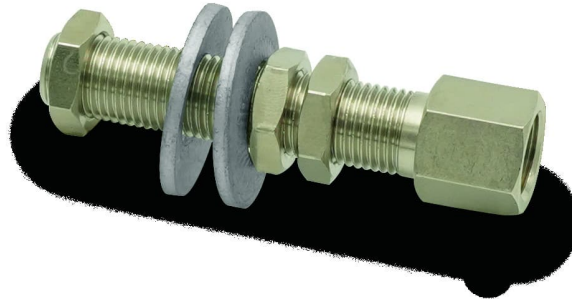

Screwed connection 60 mm for elevator rope lubrication Simatec

SKU: 290-10480

Specificaties

Merk	Simatec
------	---------

Beschrijving

290-10480 Simatec Automatic grease dispensing tools

Product URL

<https://aandrijftechniek.nl/product/290-10480-simatec-automatic-grease-dispensing-tools-simatec/>